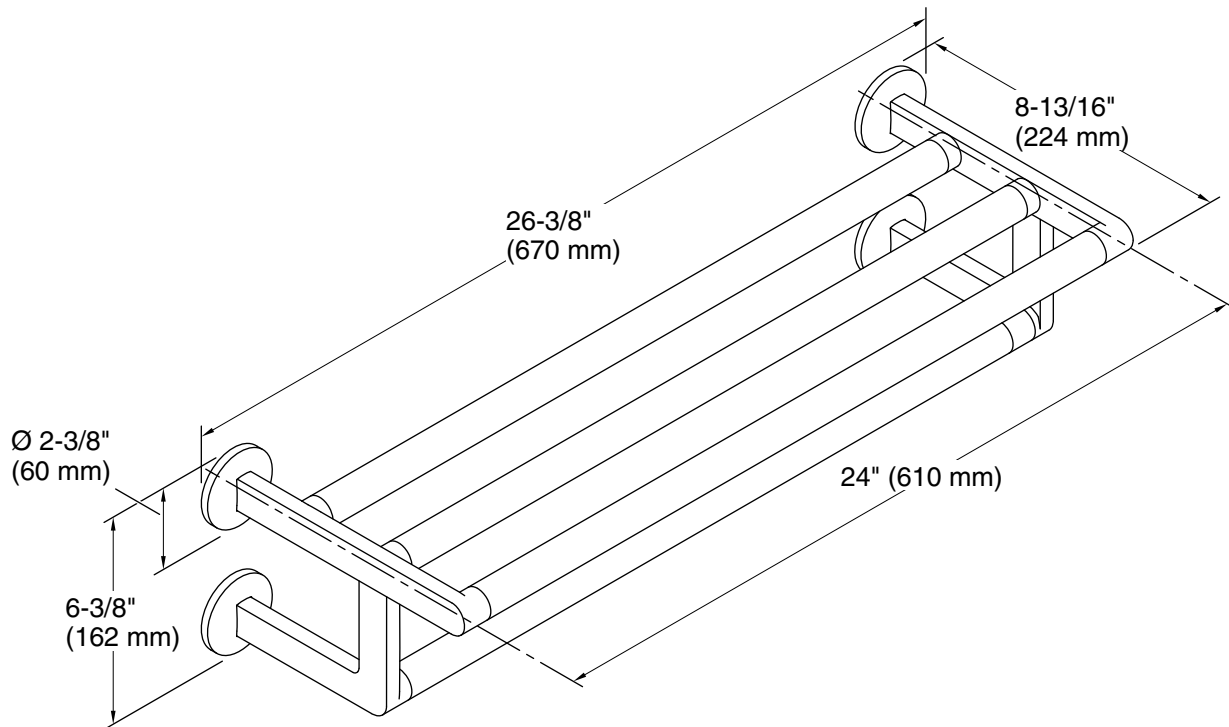

Technical Information

All product dimensions are nominal.

Material: Zinc, Brass

Notes

Install this product according to the installation instructions.

CAUTION: Risk of personal injury. Do not install these products in any area where they are likely to be used inadvertently as a grab bar or support bar. These products are not designed or intended for use as a grab bar or support bar.